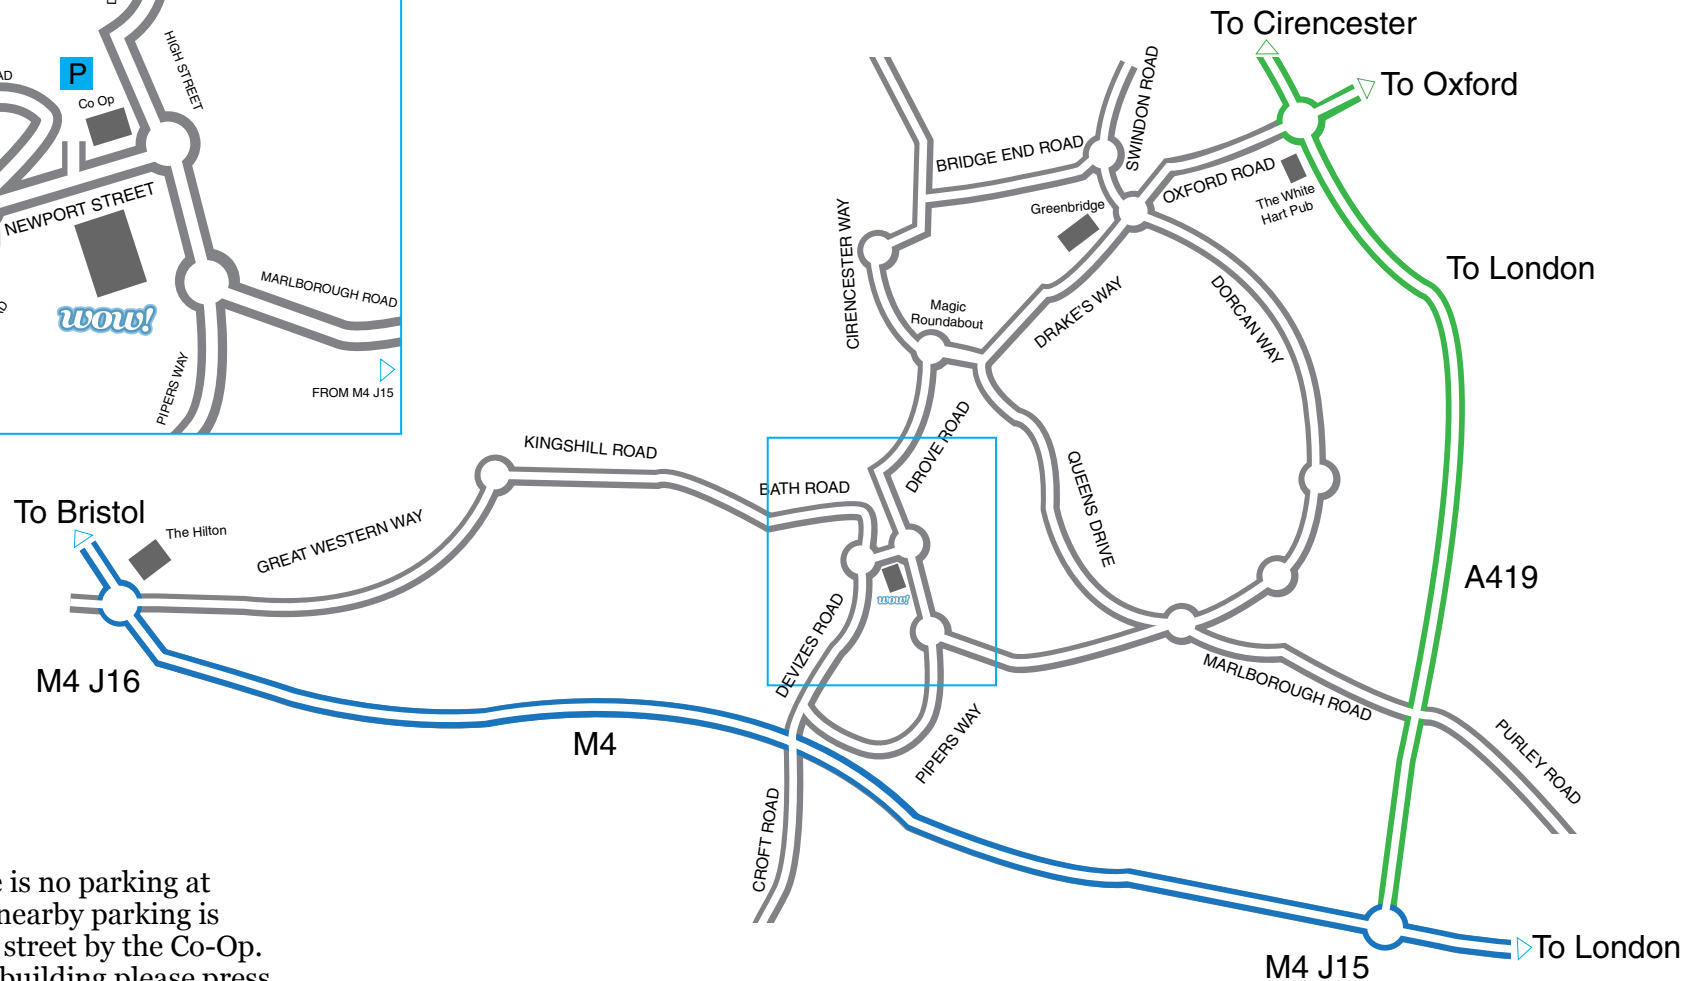

Newport House, 19-21 Newport Street, Swindon, Wiltshire SN1 3DX
Tel:01793 719033 Fax: 01793 719597 www.wowcreative.co.uk

Unfortunately there is no parking at the office, however nearby parking is available across the street by the Co-Op. For entrance to the building please press First Floor on the intercom.